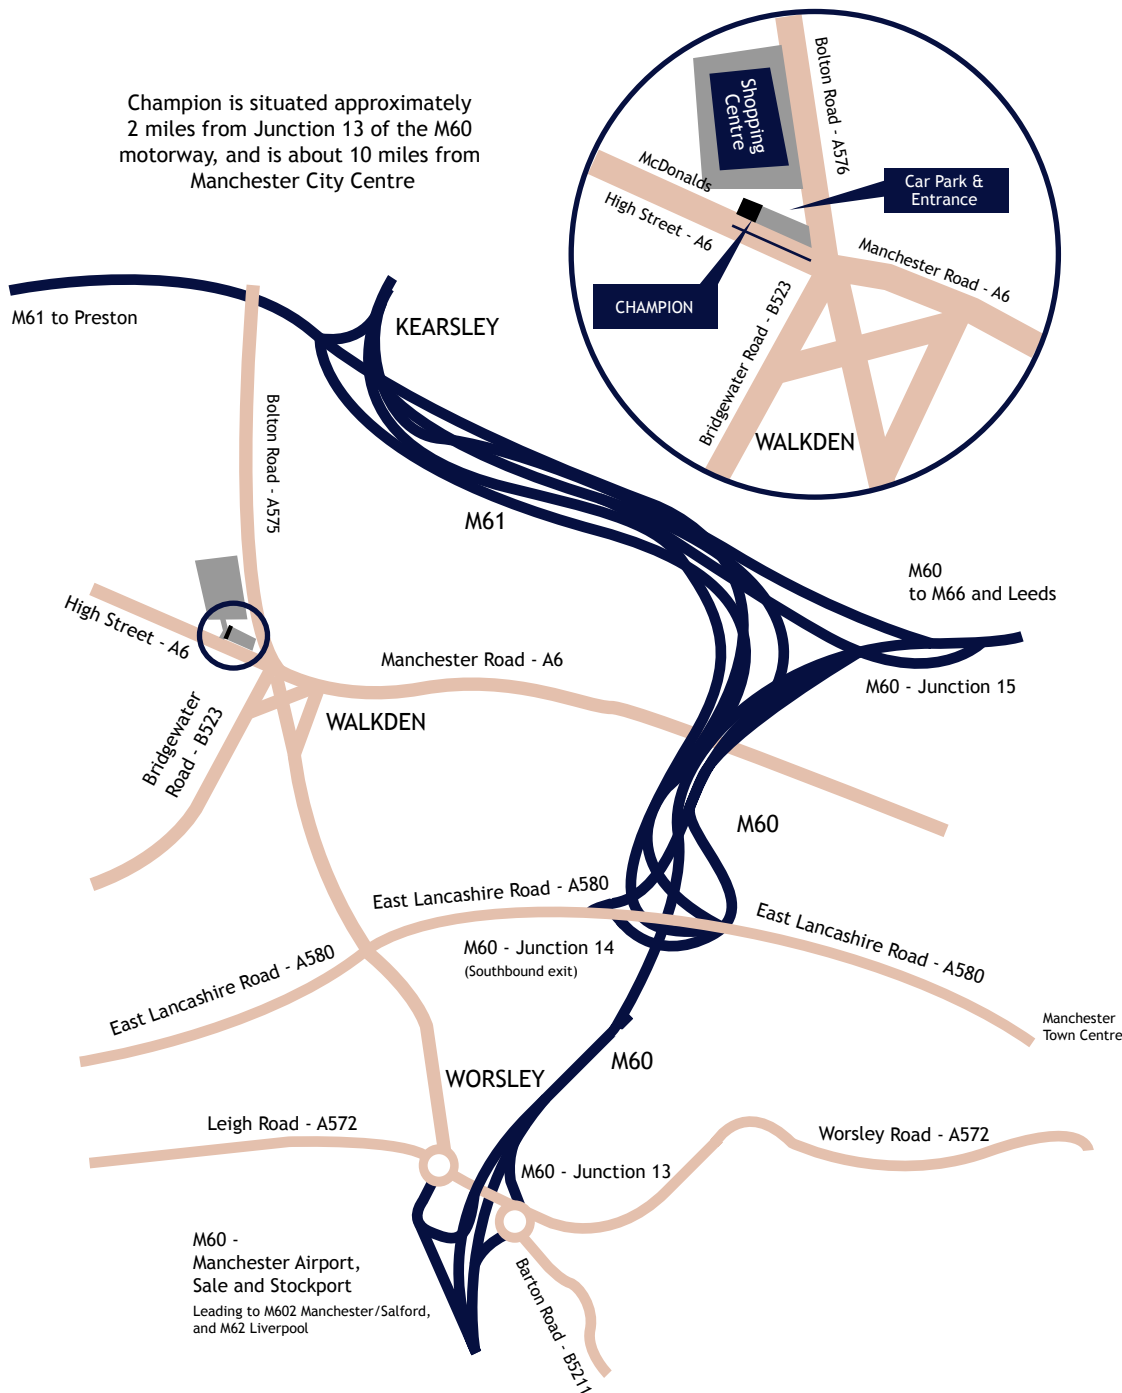

Champion is situated approximately 2 miles from Junction 13 of the M60 motorway, and is about 10 miles from Manchester City Centre

M60 -  
Manchester Airport,  
Sale and Stockport  
Leading to M602 Manchester/Salford,  
and M62 Liverpool